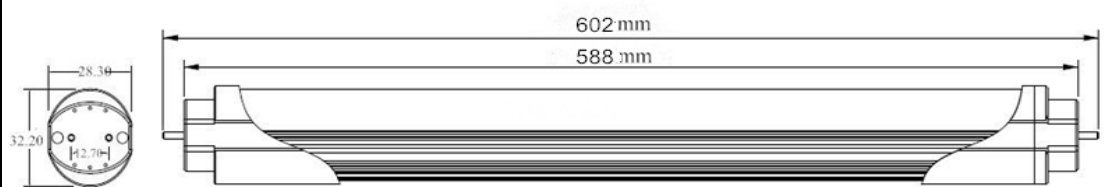

Double sides power input, after 30 seconds there are no movement, then back to 0%/30% of brightness

Product: T8 PIR Sensor tube, 0.6M, 10W

No.	Item	Specification
1	Model No.	SLDP-T8D10NW-PR
2	Energy efficiency grade	A+++
3	Lamp Wattage	10W
4	Sensor time when people leave	0.5-3 minutes
5	Maintain brightness when people leave	0% - 30%
6	Sensor distance	3-6 m
7	End-cap type	Rotated (180°)
8	Input Voltage	AC90-264V
9	Work Frequency	50-60Hz
10	PF	>0.95
11	Light Source	SMD2835/ 60PCS
12	CCT	4000-4500K
13	Nominal light flux	1200LM
14	Luminous Efficacy	120LM/W
15	Beam Angle	140°
16	CRI	CRI ≥ 80
17	Illumination(2 meters under tube)	89 LX
18	PC cover	Milky Cover (Clear Cover can be also offered)
19	Effective Lifetime	50,000hrs
20	Working Temperature	-25°C ~ +45°C
21	Ingress Protection	IP50
22	Weight	175G
23	Dimension	602x28.3x32.2mm
24	Packing/Carton	25PCS/9.5kgs/67x23x25cm
25	Certificate	CE,ROHS

Dimention (mm)