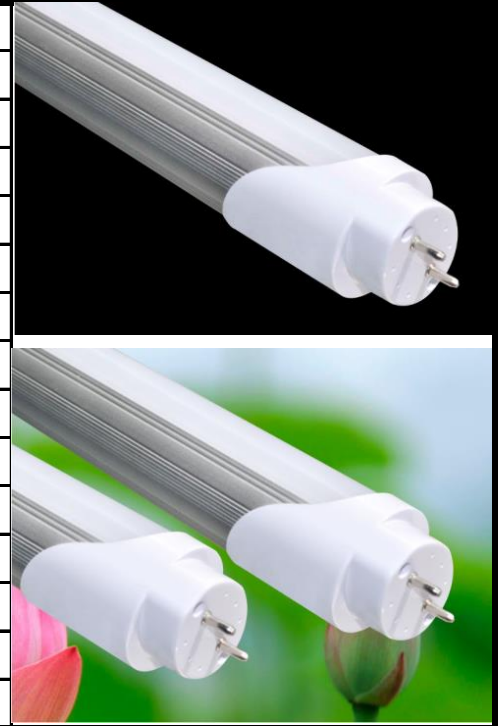

LED 2ft & 4ft T8 Tube Light

SPECIFICATION	2ft	4ft
Model	SLT801-9D	SLT801-13D
Power	9W	18W
Lumen	900lm	1800lm
Dimension	ϕ 25.4*L600	ϕ 25.4*L1200
Input Voltage	AC100-240V, 50-60Hz	
CCT(K)	3000-6500K	
LED Source	SMD 2835	
CRI (Ra)	>80	
Power Factor	0.5	
Beam angle	120°	
Driver mode	Non-isolated built-in	
Material	Aluminium+ PC	
Lampshade Material	Clear Tube	

Description

Smooth and comfortable light effect.

Applicable for indoor and outdoor use.